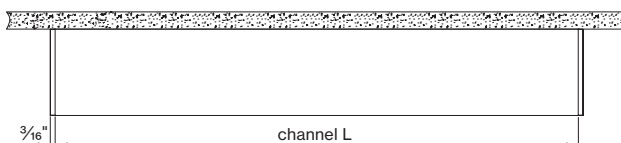

LIGHT DIRECTION DIAGRAM

Dimensions

SURFACE direct