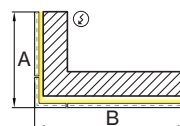

please contact customer service for availability

M DIMENSIONS IN INCH

Linear 2' 24IN
CS Linear 4' 48IN
CS Linear 6' 72IN
CS Linear 8' 96IN
Linear custom ###IN
L-Shape ###X###IN
U-Shape ###X###X###IN
□-Shape ###X###IN

N CERTIFICATION (optional)

Red List Approved RLA

BASO
basolighting.com
xalusa.com

Technical data

	SIZE TYPE	LED COLOR TEMPERATURE	INPUT WATTS	DELIVERED LM TOTAL	LIGHT DISTRIBUTION	DELIVERED LM DIRECT	DELIVERED LM INDIRECT	OPTICAL EFFICIENCY	LUMINAIRE EFFICACY
BASO DIRECT									
e LED	4' linear	40K	12.8W	1600lm	100% down	400lm/ft	-	75%	125lm/W
	8' linear		25.6W	3200lm					
e ² LED	4' linear	40K	20.4W	2400lm	100% down	600lm/ft	-	75%	117lm/W
	8' linear		40.8W	4800lm					
e ²⁺ LED	4' linear	40K	28W	3200lm	100% down	800lm/ft	-	75%	114lm/W
	8' linear		5+W	6400lm					

Patterns top view

LINEAR

A	FIXTURES	CODE
48"	1 x 4' linear	0 4 FT
96"	1 x 8' linear	0 8 FT
144"	3 x 4' linear	1 2 FT

L-SHAPE INNER

A / B	FIXTURES	CODE
48" / 48"	2 x 2' linear + 1 x 2' x 2' corner	0 4 X 0 4 FT
48" / 96"	1 x 2' linear + 1 x 6' linear + 1 x 2' x 2' corner	0 4 X 0 8 FT
96" / 96"	2 x 6' linear + 1 x 2' x 2' corner	0 8 X 0 8 FT

L-SHAPE OUTER

A / B	FIXTURES	CODE
48" / 48"	2 x 2' linear + 1 x 2' x 2' corner	0 4 X 0 4 FT
48" / 96"	1 x 2' linear + 1 x 6' linear + 1 x 2' x 2' corner	0 4 X 0 8 FT
96" / 96"	2 x 6' linear + 1 x 2' x 2' corner	0 8 X 0 8 FT