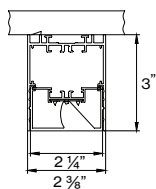

please contact customer service for availability

M DIMENSIONS IN INCH

Linear 2' 24IN
CS Linear 4' 48IN
CS Linear 6' 72IN
CS Linear 8' 96IN
Linear custom ###IN
L-Shape ###X###IN
U-Shape ###X###X###IN
□-Shape ###X###IN

Patterns top view

LINEAR

A	FIXTURES	CODE
48"	1 x 4' linear	0 4 FT
96"	1 x 8' linear	0 8 FT
144"	3 x 4' linear	1 2 FT

L-SHAPE INNER

A / B	FIXTURES	CODE
48" / 48"	2 x 2' linear + 1 x 2' x 2' corner	0 4 X 0 4 FT
48" / 96"	1 x 2' linear + 1 x 6' linear + 1 x 2' x 2' corner	0 4 X 0 8 FT
96" / 96"	2 x 6' linear + 1 x 2' x 2' corner	0 8 X 0 8 FT

L-SHAPE OUTER

A / B	FIXTURES	CODE
48" / 48"	2 x 2' linear + 1 x 2' x 2' corner	0 4 X 0 4 FT
48" / 96"	1 x 2' linear + 1 x 6' linear + 1 x 2' x 2' corner	0 4 X 0 8 FT
96" / 96"	2 x 6' linear + 1 x 2' x 2' corner	0 8 X 0 8 FT

LIGHT DIRECTION DIAGRAM

Dimensions

SURFACE direct

PENDANT direct

BASO mounting instructions

Get access to the BASO 2.5 WW mounting instructions faster by scanning the QR code.

www.xalusa.com/resources/mounting-instructions/baso