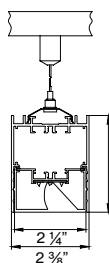

please contact customer service for availability

M DIMENSIONS IN INCH

Linear 2' 24IN
CS Linear 4' 48IN
CS Linear 6' 72IN
CS Linear 8' 96IN
Linear custom ###IN
L-Shape ###X###IN
U-Shape ###X###X###IN
□-Shape ###X###IN

Patterns top view

LINEAR

A	FIXTURES	CODE
48"	1 x 4' linear	0 4 FT
96"	1 x 8' linear	0 8 FT
144"	3 x 4' linear	1 2 FT

L-SHAPE INNER

A / B	FIXTURES	CODE
48" / 48"	2 x 2' linear + 1 x 2' x 2' corner	0 4 X 0 4 FT
48" / 96"	1 x 2' linear + 1 x 6' linear + 1 x 2' x 2' corner	0 4 X 0 8 FT
96" / 96"	2 x 6' linear + 1 x 2' x 2' corner	0 8 X 0 8 FT

L-SHAPE OUTER

A / B	FIXTURES	CODE
48" / 48"	2 x 2' linear + 1 x 2' x 2' corner	0 4 X 0 4 FT
48" / 96"	1 x 2' linear + 1 x 6' linear + 1 x 2' x 2' corner	0 4 X 0 8 FT
96" / 96"	2 x 6' linear + 1 x 2' x 2' corner	0 8 X 0 8 FT

LIGHT DIRECTION DIAGRAM

Dimensions

SURFACE direct

PENDANT direct

BASO mounting instructions

Get access to the BASO 2.5 WW mounting instructions faster by scanning the QR code.

www.xalusa.com/resources/mounting-instructions/baso