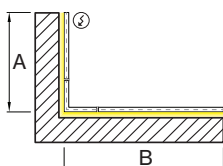

please contact customer service for availability

M DIMENSIONS IN INCH

Linear 2' 24IN
CS Linear 4' 48IN
CS Linear 6' 72IN
CS Linear 8' 96IN
Linear custom ###IN
L-Shape ###X###IN
U-Shape ###X###X###IN
□-Shape ###X###IN

Patterns top view

LINEAR

A	FIXTURES	CODE
48"	1 x 4' linear	0 4 FT
96"	1 x 8' linear	0 8 FT
144"	3 x 4' linear	1 2 FT

L-SHAPE INNER

A / B	FIXTURES	CODE
48" / 48"	2 x 2' linear + 1 x 2' x 2' corner	0 4 X 0 4 FT
48" / 96"	1 x 2' linear + 1 x 6' linear + 1 x 2' x 2' corner	0 4 X 0 8 FT
96" / 96"	2 x 6' linear + 1 x 2' x 2' corner	0 8 X 0 8 FT

L-SHAPE OUTER

A / B	FIXTURES	CODE
48" / 48"	2 x 2' linear + 1 x 2' x 2' corner	0 4 X 0 4 FT
48" / 96"	1 x 2' linear + 1 x 6' linear + 1 x 2' x 2' corner	0 4 X 0 8 FT
96" / 96"	2 x 6' linear + 1 x 2' x 2' corner	0 8 X 0 8 FT