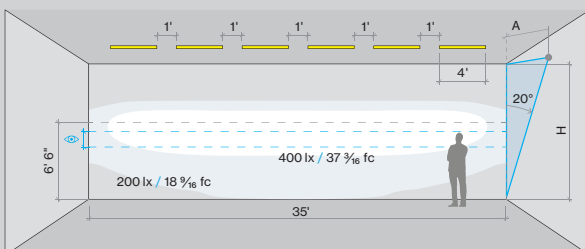

BEAM DISTRIBUTION

Wall to ceiling ratio

Room height	H = 9 ft
Distance to wall	A = 3 ft
Reflection factor	0.7 | 0.5 | 0.2
Maintenance factor	0.8
Eye level	4 - 5 ft

[link to page](#)