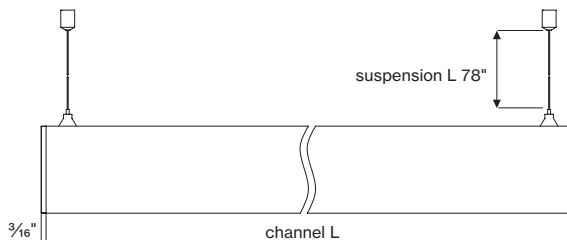

please contact customer service for availability

M DIMENSIONS IN INCH

Linear 2' 24IN
CS Linear 4' 48IN
CS Linear 6' 72IN
CS Linear 8' 96IN
Linear custom ###IN
L-Shape ###X###IN
U-Shape ###X###X###IN
□-Shape ###X###IN

Patterns top view

LINEAR

A	FIXTURES	CODE
48"	1 x 4' linear	0 4 FT
96"	1 x 8' linear	0 8 FT
144"	3 x 4' linear	1 2 FT

L-SHAPE INNER

A / B	FIXTURES	CODE
48" / 48"	2 x 2' linear + 1 x 2' x 2' corner	0 4 X 0 4 FT
48" / 96"	1 x 2' linear + 1 x 6' linear + 1 x 2' x 2' corner	0 4 X 0 8 FT
96" / 96"	2 x 6' linear + 1 x 2' x 2' corner	0 8 X 0 8 FT

L-SHAPE OUTER

A / B	FIXTURES	CODE
48" / 48"	2 x 2' linear + 1 x 2' x 2' corner	0 4 X 0 4 FT
48" / 96"	1 x 2' linear + 1 x 6' linear + 1 x 2' x 2' corner	0 4 X 0 8 FT
96" / 96"	2 x 6' linear + 1 x 2' x 2' corner	0 8 X 0 8 FT

LIGHT DIRECTION DIAGRAM

Dimensions

SURFACE direct

PENDANT direct

BASO mounting instructions

Get access to the BASO 2.5 WW mounting instructions faster by scanning the QR code.

www.xalusa.com/resources/mounting-instructions/baso